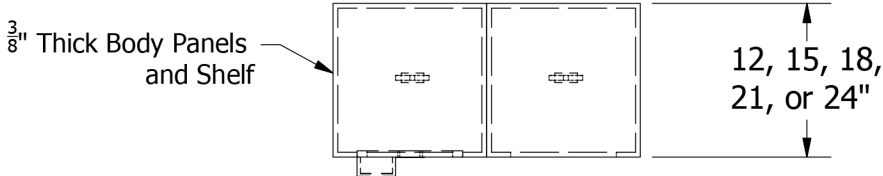

48" High Single Tier
Jorgenson Plastic Locker

Allow $\frac{1}{16}$ " growth per frame

Jorgenson Lockers
1239 South 700 West
Salt Lake City, UT 84104
101 Johnston Circle
Palmetto, GA 30268

Jorgenson Lockers
A div. of Jorgenson Industrial Companies