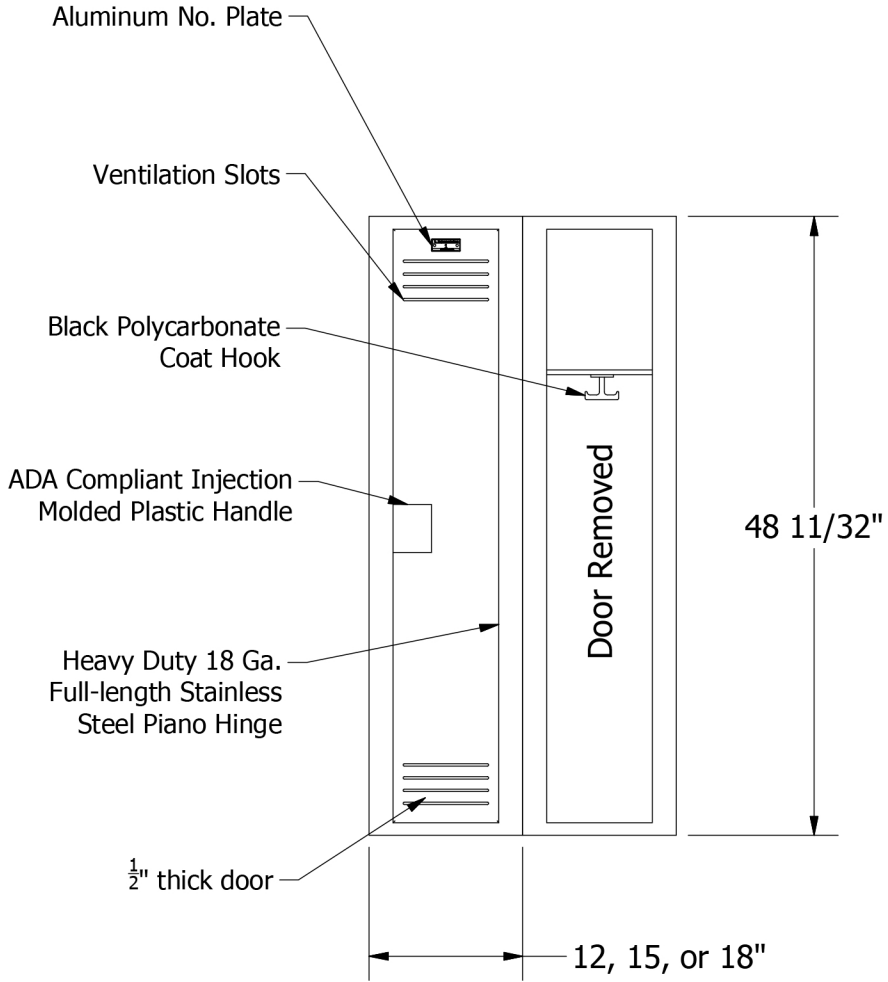

48" High Single Tier
Jorgenson Plastic Locker

Allow $\frac{1}{16}$ " growth per frame

Jorgenson Lockers
1239 South 700 West
Salt Lake City, UT 84104
101 Johnston Circle
Palmetto, GA 30268

Jorgenson Lockers
A div. of Jorgenson Industrial Companies